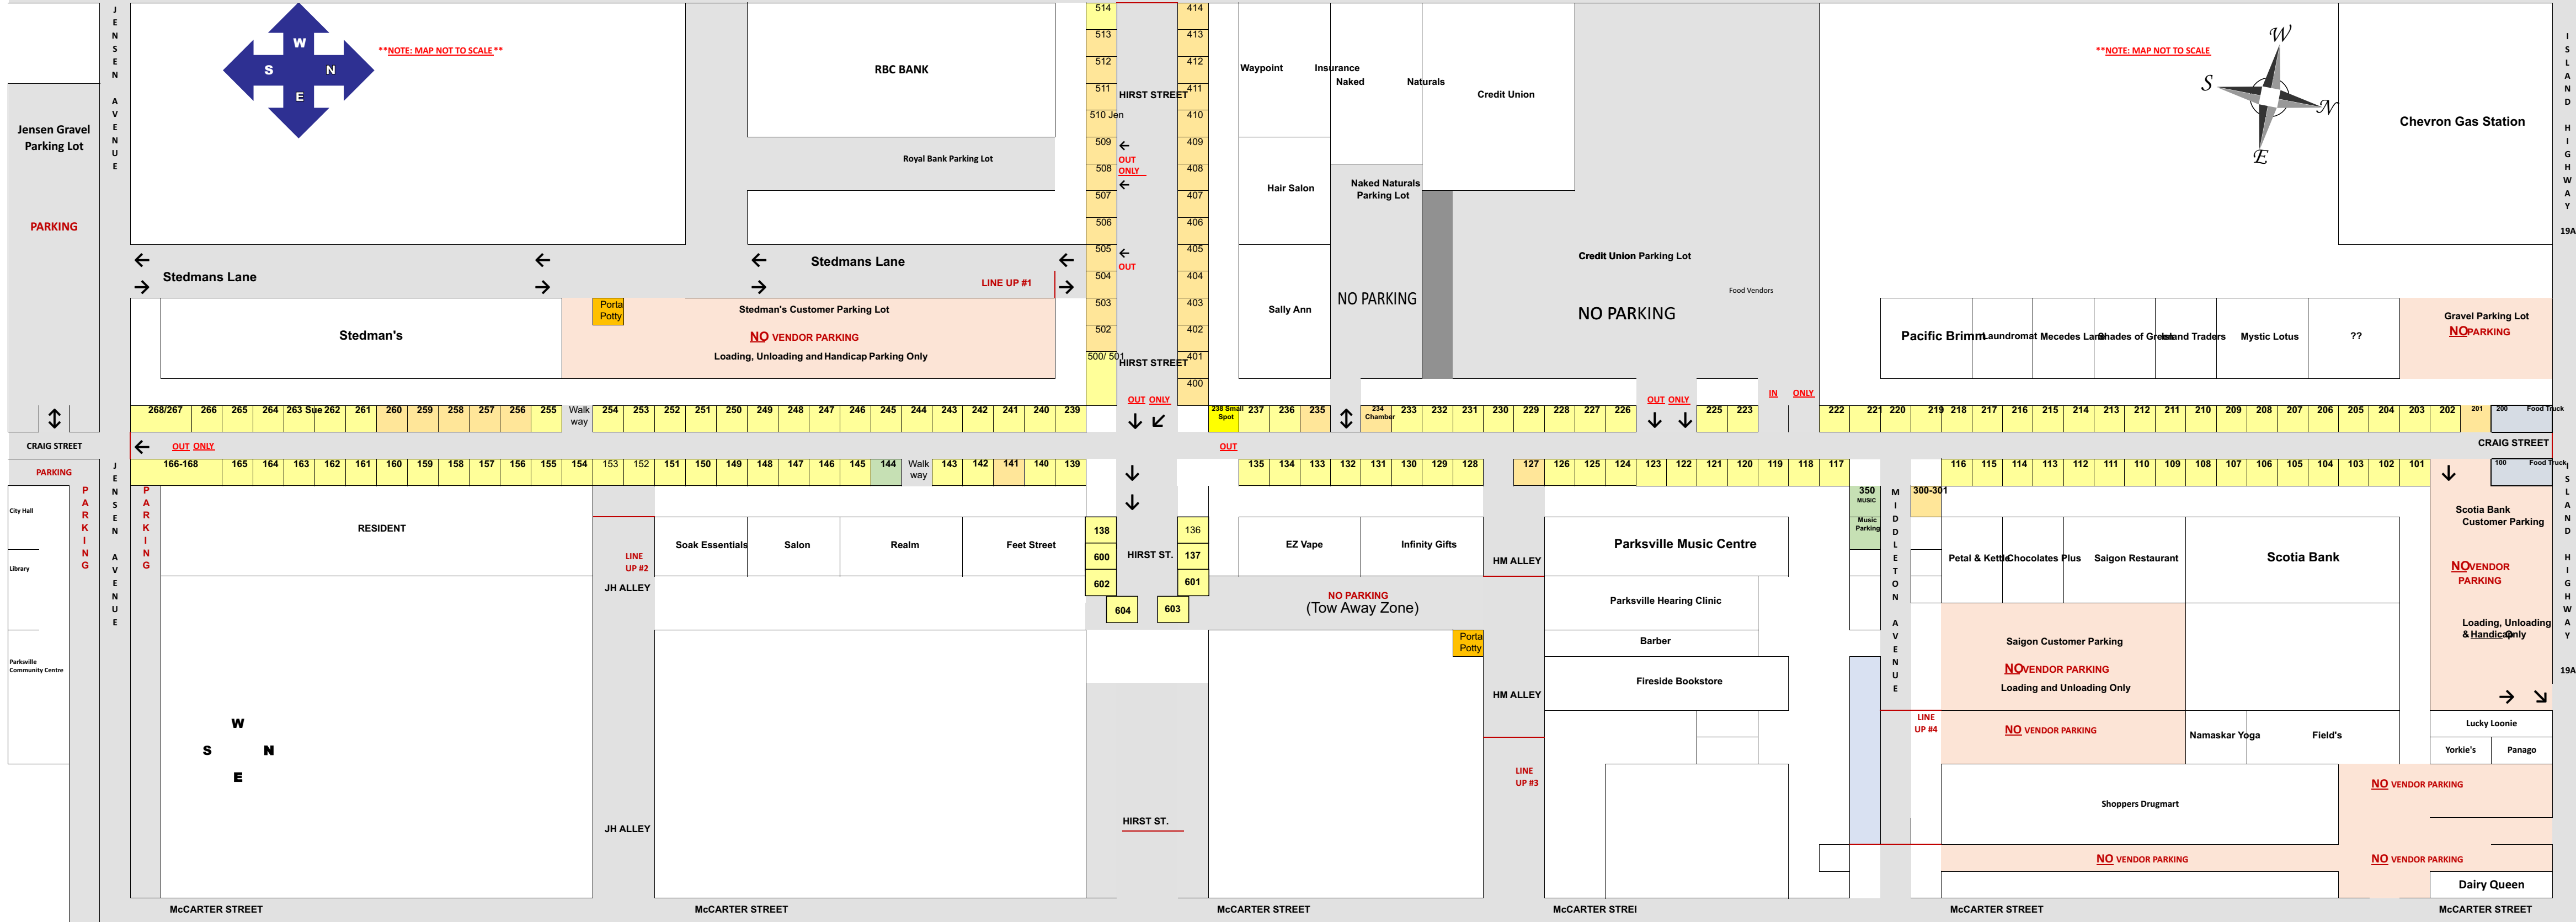

ALBERNI HIGHWAY 4A

ALBERNI HIGHWAY 4A

ALBERNI HIGHWAY 4A

****NOTE: MAP NOT TO SCALE****

****NOTE: MAP NOT TO SCALE****

Jensen Gravel Parking Lot

PARKING

CRAIG STREET

Stedman's

Stedman's Customer Parking Lot

NO VENDOR PARKING

Loading, Unloading and Handicap Parking Only

Porta Potty

LINE UP #1

OUT ONLY

OUT

Namaskar Yoga

Field's

Shoppers Drugmart

NO VENDOR PARKING

NO VENDOR PARKING

Dairy Queen

McCARTER STREET

ISLAND HIGHWAY 19A

ISLAND HIGHWAY 19A

McCARTER STREET